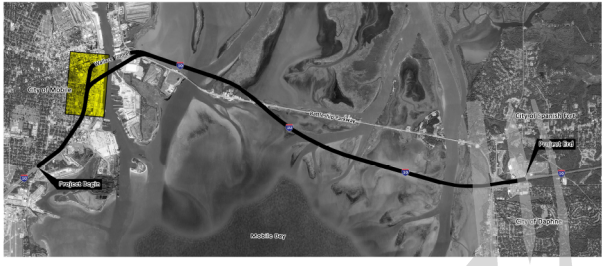

KEY MAP

MOBILE CIVIC CENTER

Removal of the ramps will allow these areas to be developed in the future.

These Green Spaces are the location of the Belvedere and Pedestrian Bridge that will be open to the public.

CRUISE TERMINAL

MARITIME MUSEUM

MOBILE RIVER BRIDGE
Character Area Map
Mobile - Gateway
(West Tunnel Interchange)